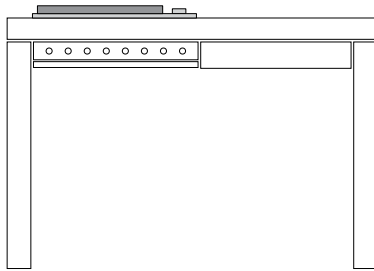

600 FLAT LID STAINLESS **ABBQMH3**