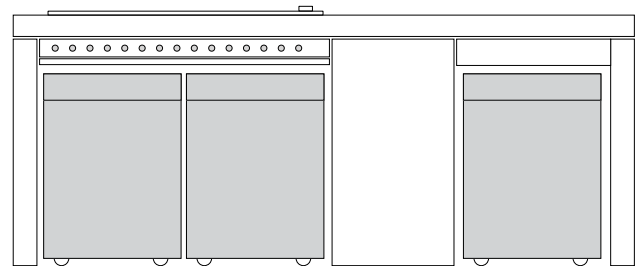

1900 ASCALE **QAP-19AS**

1900 BESPOKE **QAP-19BE**

QUADRO CUBE **QBE**

2400

Top

Front

Front with cupboard for
gas bottle or storage

Up to 4 cubes without cupboard

Up to 3 cubes with cupboard

2400 FERRO	QAP-24FG
2400 ASCALE	QAP-24AS
2400 BESPOKE	QAP-24BE
QUADRO CUBE	QBE

Left and right orientation possible with
all models and configurations

ARTUSI APPLIANCES

© Quadro Concepts 2021