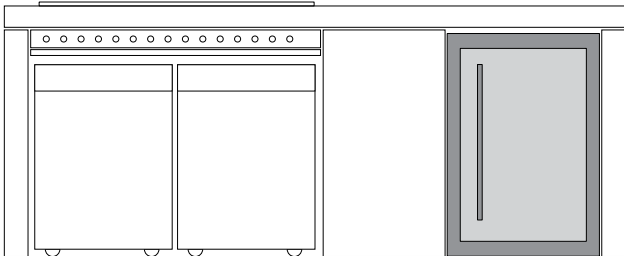

2400

SINGLE DOOR FRIDGE STAINLESS **AOF1S**
BEVERAGE CENTRE BLACK **ABC1B**