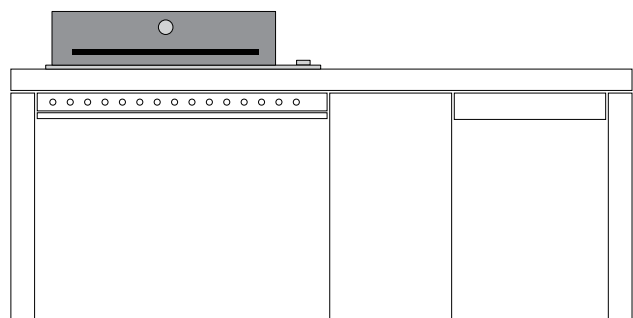

1040 ROASTING HOOD STAINLESS **ABBQMH**
1040 ROASTING HOOD BLACK ENAMEL **ABHOOD**

Left and right orientation possible with
all models and configurations