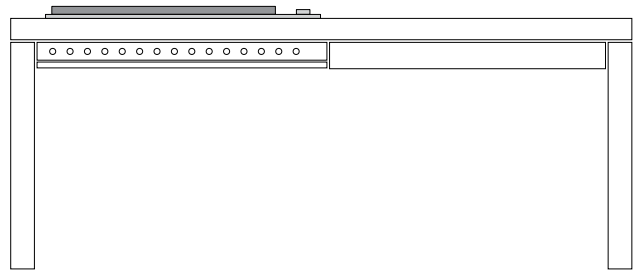

1040 FLAT LID STAINLESS **ABBQMF**
1040 FLAT LID BLACK ENAMEL **ABFLAT**