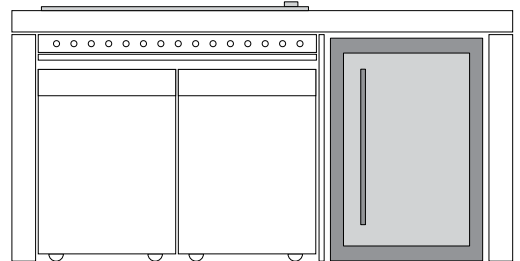

SINGLE DOOR FRIDGE STAINLESS **AOF1S**
BEVERAGE CENTRE BLACK **ABC1B**