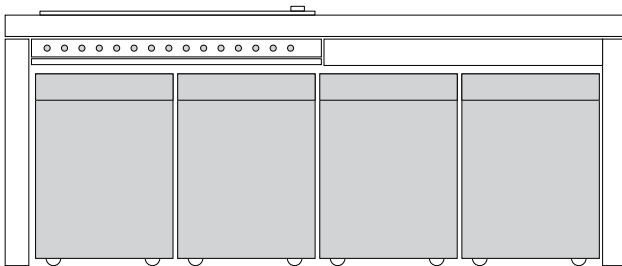

Up to 4 cubes without cupboard