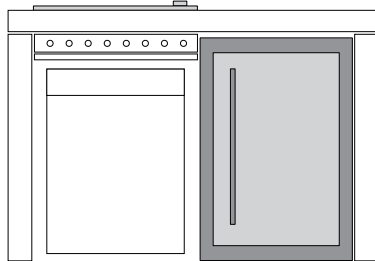

ARTUSI APPLIANCES

FRIDGES

1400

SINGLE DOOR FRIDGE STAINLESS **AOF1S**
BEVERAGE CENTRE BLACK **ABC1B**

1900