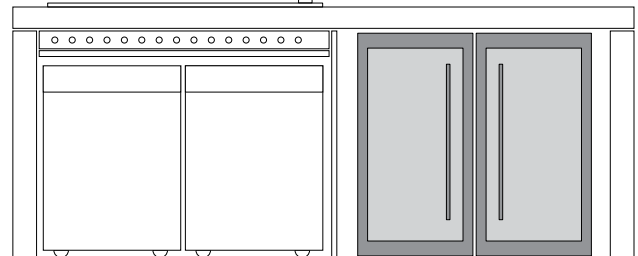

SINKWARE & TAPS

2400

SINGLE DOOR FRIDGE STAINLESS **AOF1S**
BEVERAGE CENTRE BLACK **ABC1B**

DOUBLE DOOR FRIDGE STAINLESS **AOF2S**
DOUBLE DOOR FRIDGE BLACK **AOF2B**

380 GAS WOK COOKTOP BLACK GLASS **AGH41B**
300 GAS COOKTOP 2-BURNER BLACK **CAGH32B**
300 GAS COOKTOP 2-BURNER STAINL. **CAGH32X**