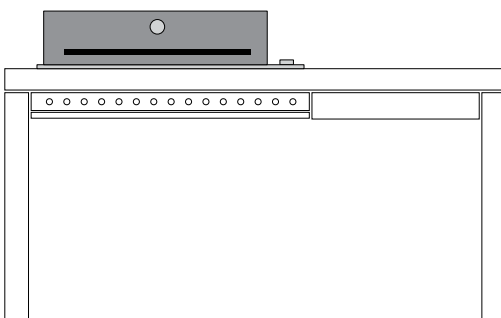

1040 ROASTING HOOD STAINLESS **ABBQMH**
1040 ROASTING HOOD BLACK ENAMEL **ABHOOD**