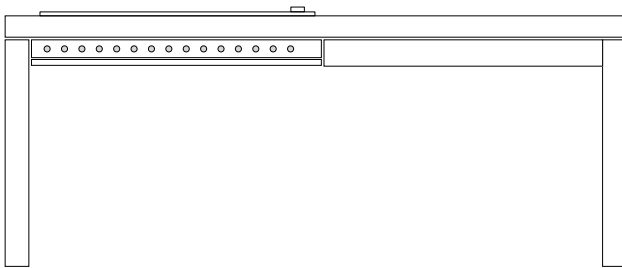

1900 ASCALE **QAP-19AS**

1900 BESPOKE **QAP-19BE**

QUADRO CUBE **QBE**

2400

Top

Front

Front with cupboard for
gas bottle or storage

Up to 4 cubes without cupboard