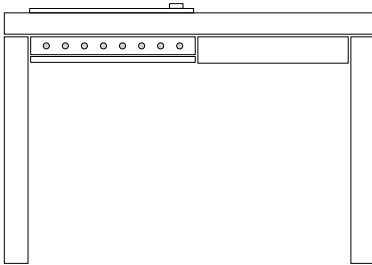

CONFIGURATIONS

BASE UNIT

1400

Front

1900

STORAGE

1400 FERRO **QAP-14FG**

1400 ASCALE **QAP-14AS**

1400 BESPOKE **QAP-14BE**

QUADRO CUBE **QBE**

1900 FERRO **QAP-19FG**

1900 ASCALE **QAP-19AS**

1900 BESPOKE **QAP-19BE**

QUADRO CUBE **QBE**