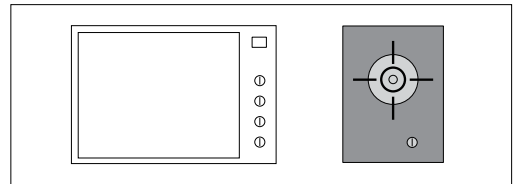

DOMINO COOKTOPS

380 GAS WOK COOKTOP BLACK GLASS **AGH41B**
300 GAS COOKTOP 2-BURNER BLACK **CAGH32B**
300 GAS COOKTOP 2-BURNER STAINL. **CAGH32X**

SINKWARE & TAPS