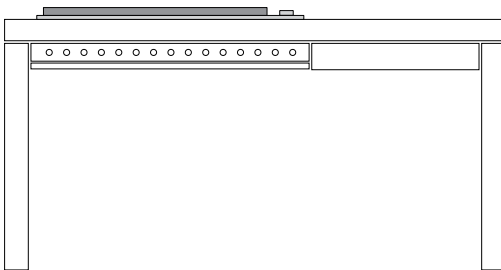

1040 FLAT LID STAINLESS **ABBQMF**
1040 FLAT LID BLACK ENAMEL **ABFLAT**