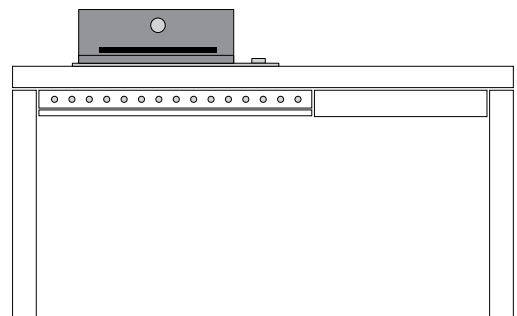

800 ROASTING HOOD STAINLESS **ABBQMH2**

P. 2 2

QUADRO