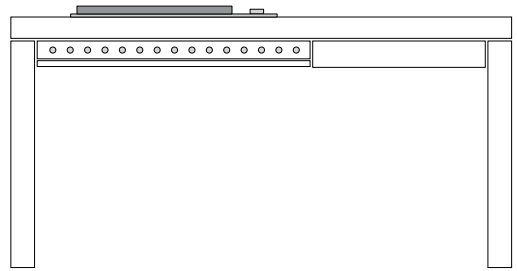

800 FLAT LID STAINLESS **ABBQMH2**

ROASTING HOODS